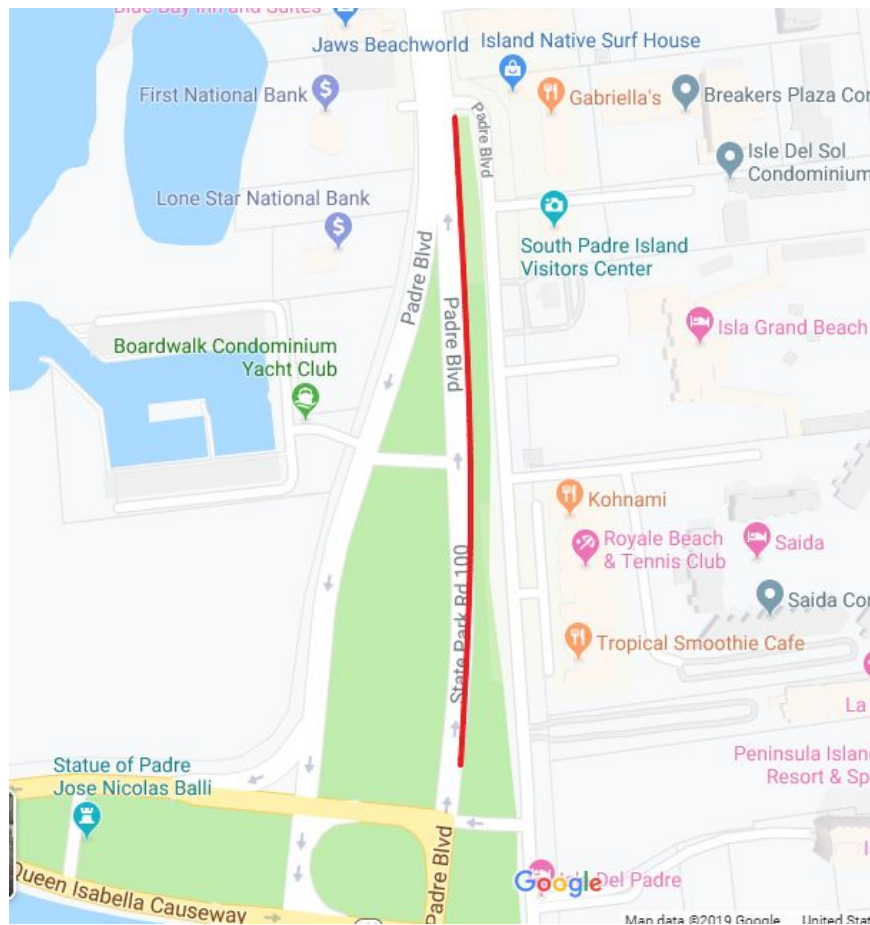

### Traffic plan

**South Padre Island, TX, Sept. 21, 2019:** The Texas Department of Transportation will begin construction on Monday, Sept. 23 through Wednesday, Sept. 25 from 8 a.m. to 5 p.m. to repair a portion of Park Road 100.

The northbound right lane will be closed to traffic at approximately the 300 Block to the 700 Block of Padre Boulevard. Northbound traffic will merge into the left lane when arriving on the Island and heading northbound, weather permitting.