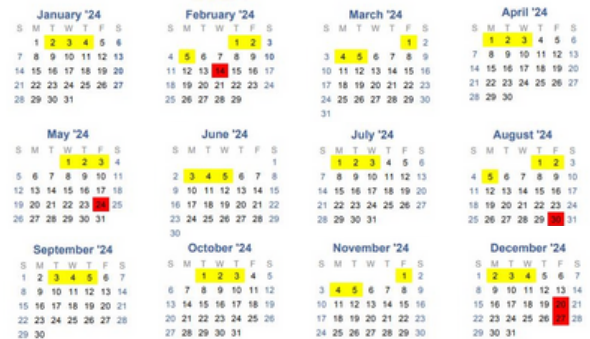

Bad Dates El Paseo

Date: February 22nd - 24th
 Time: 7:30 PM - 9:30 PM
 Where: SPI Convention Center
[Click here](#) for event details.

There's no shortage of events happening on South Padre Island [Click here](#) to join the fun and see what's happening.

Daily Roster Combinations

Use the [SPI Election page](#) to view the daily roster combination lists.

For questions about the February 3rd elections please contact Cameron County Elections Department, at (956) 544-0809 or e-mail elections@co.cameron.tx.us.

Bulk Trash Pick up

You can start placing bulky items in the right-of-way for Republic Service to pick up.

Acceptable bulk trash:

Unacceptable bulk trash:

Want to know future pick-up dates? Use this [link](#) to view all the pick-up days for the rest of the 2024.